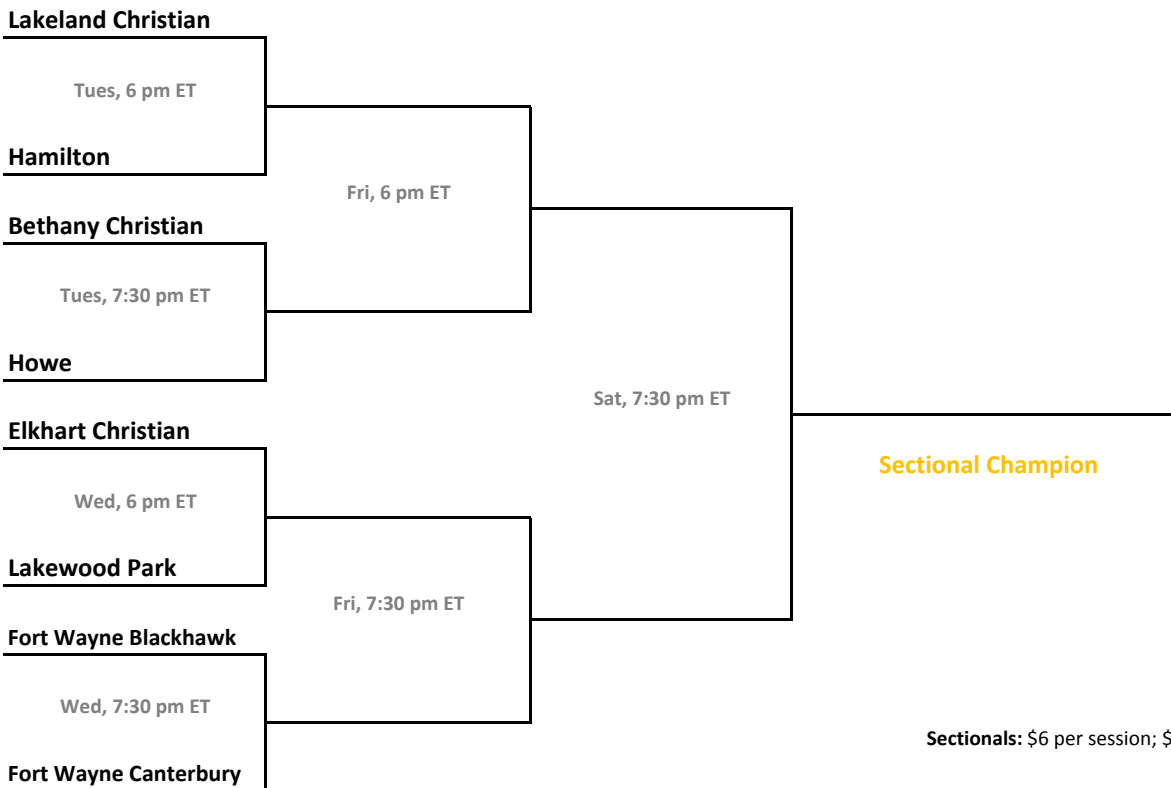

## 38th Annual State Tournament Series

**Sectionals**  
Feb. 4-9, 2013

**Class A, Sectional 51 | Oregon-Davis (7 teams)**

**Class A, Sectional 52 | Fort Wayne Canterbury (8 teams)**

Sectionals: \$6 per session; \$10 season.