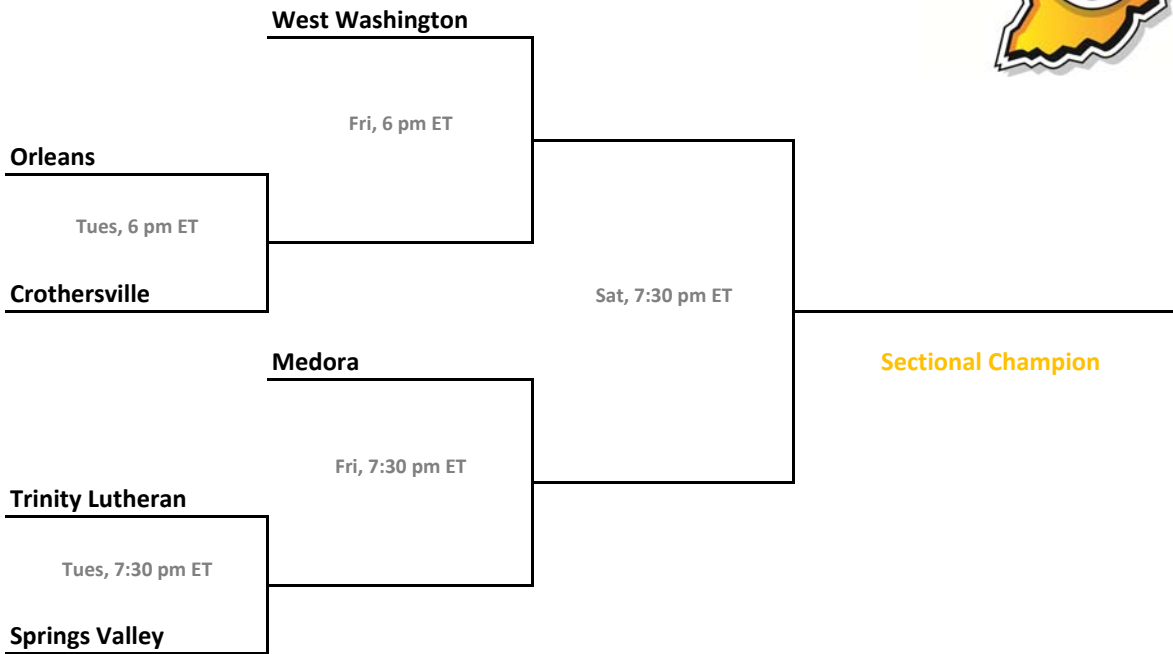

Class A, Sectional 61 | Springs Valley (6 teams)