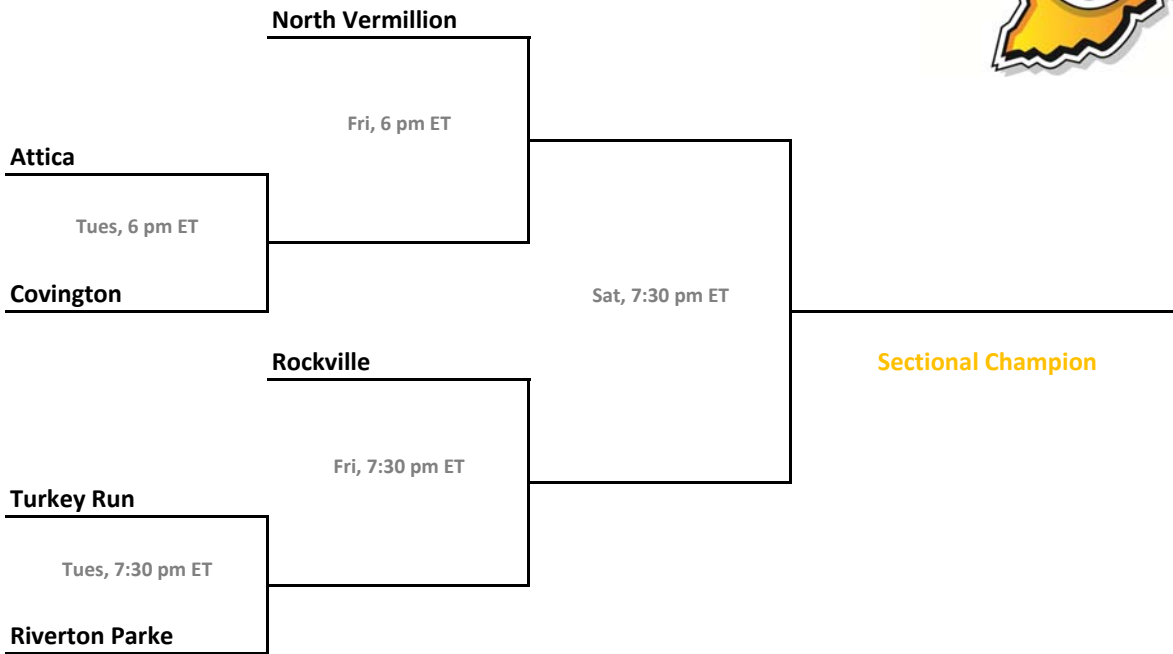

Class A, Sectional 53 | North Vermillion (6 teams)