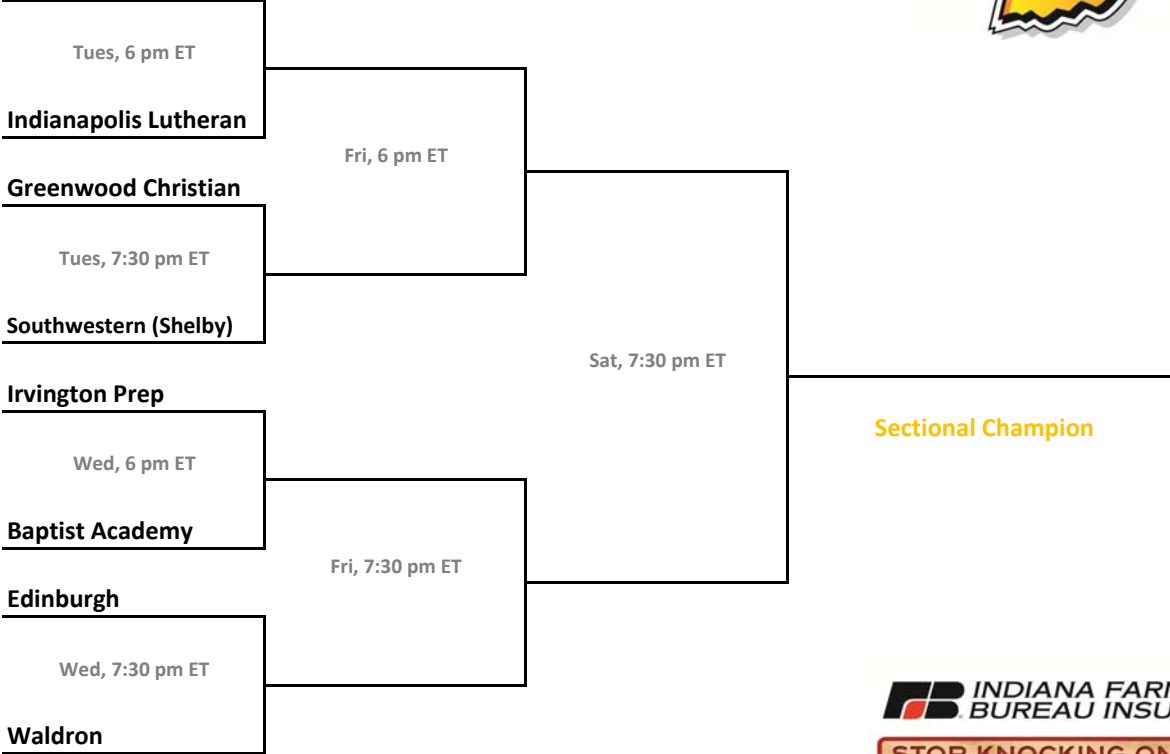

Class A, Sectional 59 | Morristown (8 teams)

Morristown