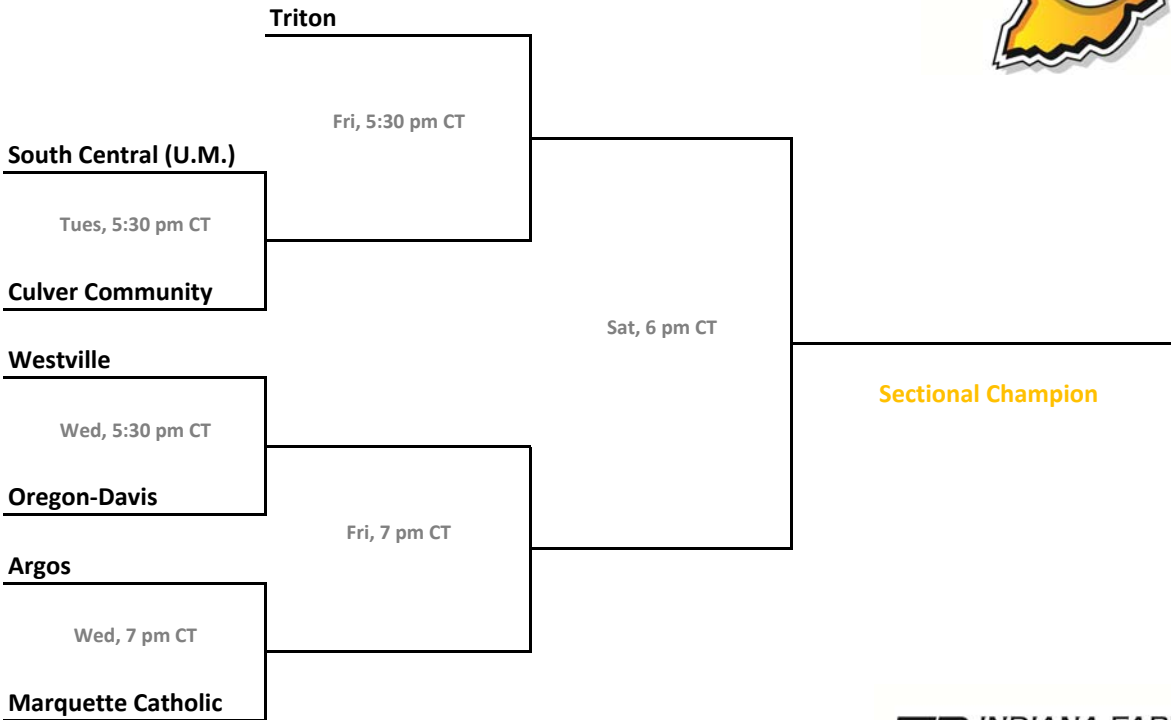

Class A, Sectional 51 | Oregon-Davis (7 teams)