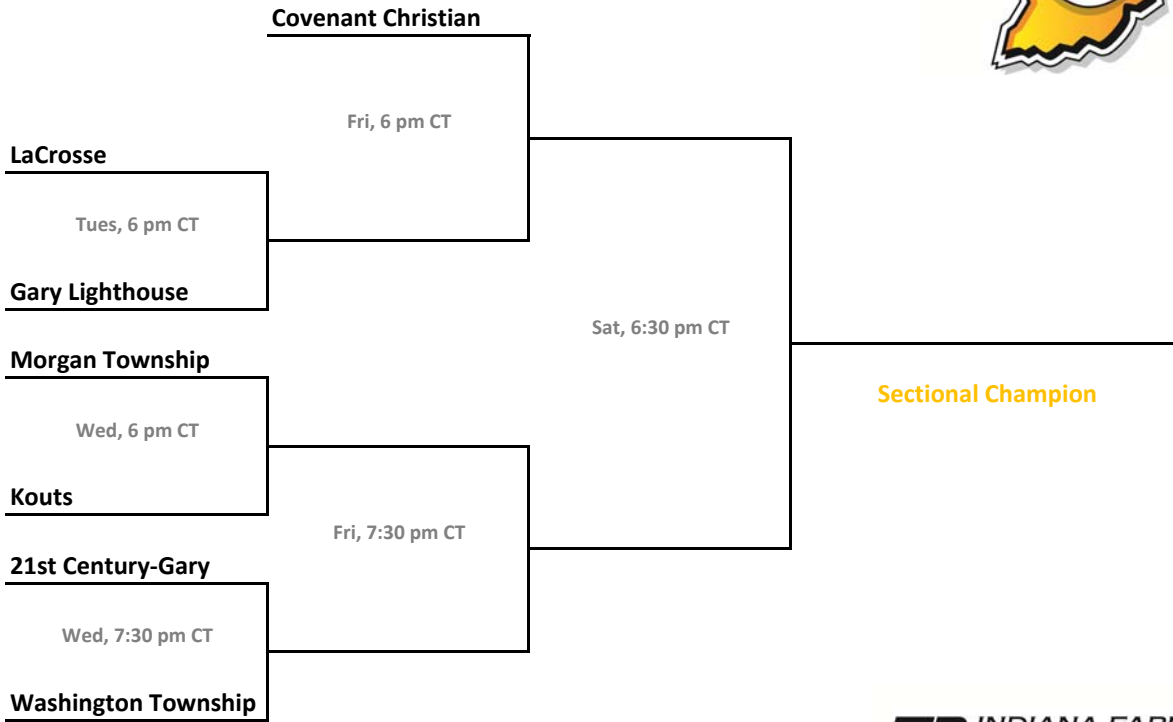

## 38th Annual State Tournament Series

**Sectionals**  
Feb. 4-9, 2013

**Class A, Sectional 49 | Morgan Township (7 teams)**

**Class A, Sectional 50 | North White (6 teams)**

Sectionals: \$6 per session; \$10 season.