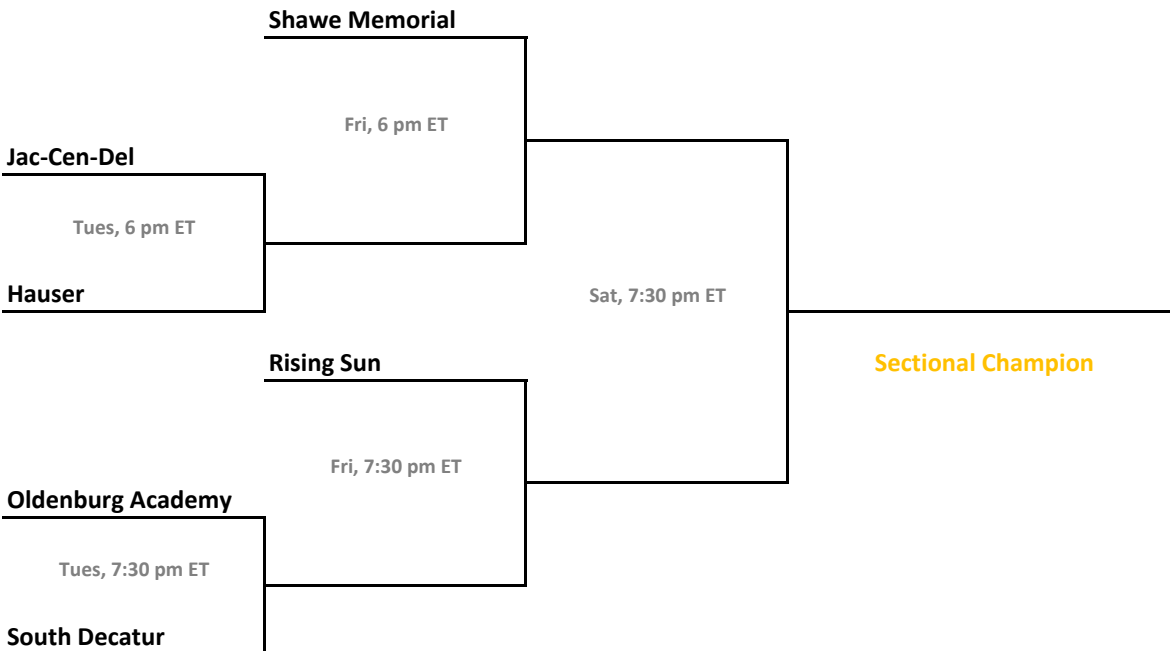

Class A, Sectional 60 | Jac-Cen-Del (6 teams)