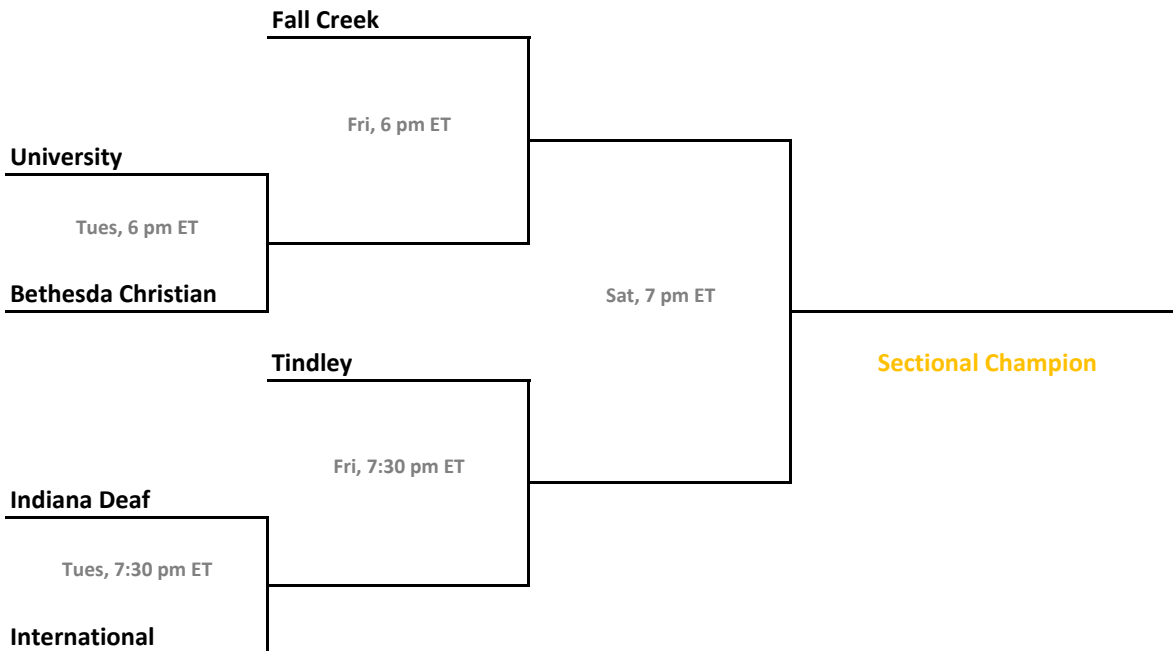

## 38th Annual State Tournament Series

**Sectionals**  
Feb. 4-9, 2013

**Class A, Sectional 57 | Clay City (5 teams)**

**Class A, Sectional 58 | Bethesda Christian (6 teams)**

Sectionals: \$6 per session; \$10 season.