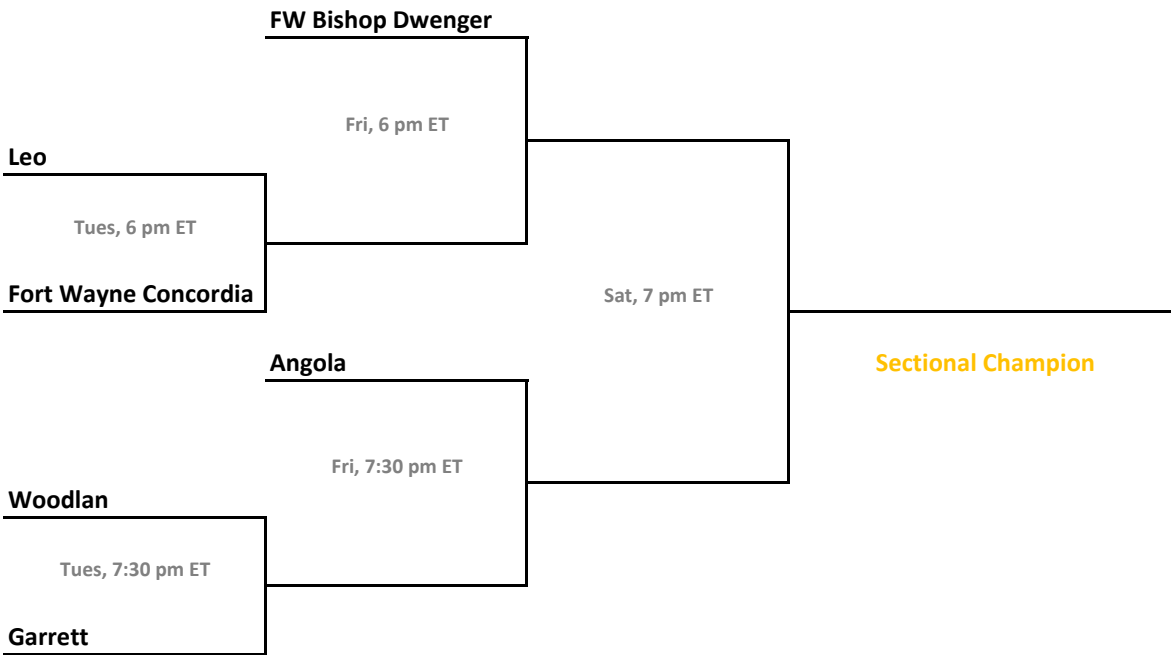

2012-13 IHSAA Class 3A Girls Basketball

38th Annual State Tournament Series

Sectionals
Feb. 4-9, 2013

Class 3A, Sectional 21 | NorthWood (6 teams)

Class 3A, Sectional 22 | Fort Wayne Bishop Dwenger (6 teams)

Sectionals: \$6 per session; \$10 season.

2012-13 IHSAA Class 3A Girls Basketball

38th Annual State Tournament Series

Sectionals
Feb. 4-9, 2013

Class 3A, Sectional 23 | Mississinewa (6 teams)

Class 3A, Sectional 24 | Hamilton Heights (6 teams)