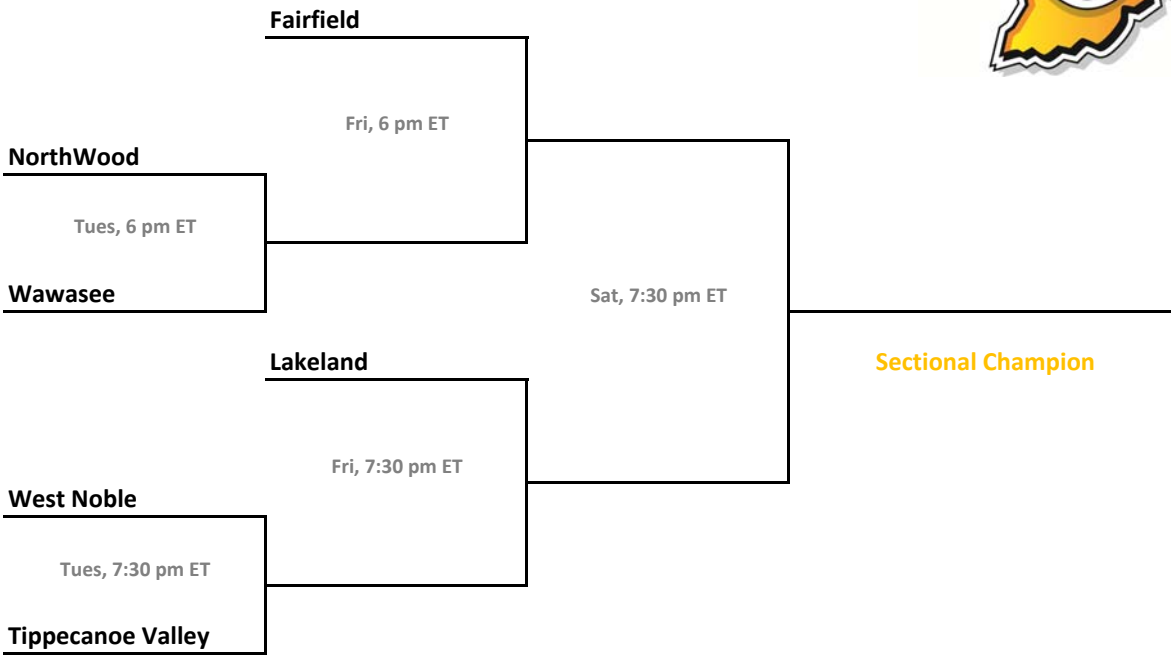

2012-13 IHSAA Class 3A Girls Basketball

38th Annual State Tournament Series

Sectionals
Feb. 4-9, 2013

Class 3A, Sectional 17 | Griffith (5 teams)

Class 3A, Sectional 18 | Hanover Central (6 teams)

Sectionals: \$6 per session; \$10 season.

2012-13 IHSAA Class 3A Girls Basketball

38th Annual State Tournament Series

Sectionals
Feb. 4-9, 2013

Class 3A, Sectional 19 | New Prairie (7 teams)

Class 3A, Sectional 20 | Benton Central (7 teams)

Sectionals: \$6 per session; \$10 season.

2012-13 IHSAA Class 3A Girls Basketball

38th Annual State Tournament Series

Sectionals
Feb. 4-9, 2013

Class 3A, Sectional 21 | NorthWood (6 teams)

Class 3A, Sectional 22 | Fort Wayne Bishop Dwenger (6 teams)