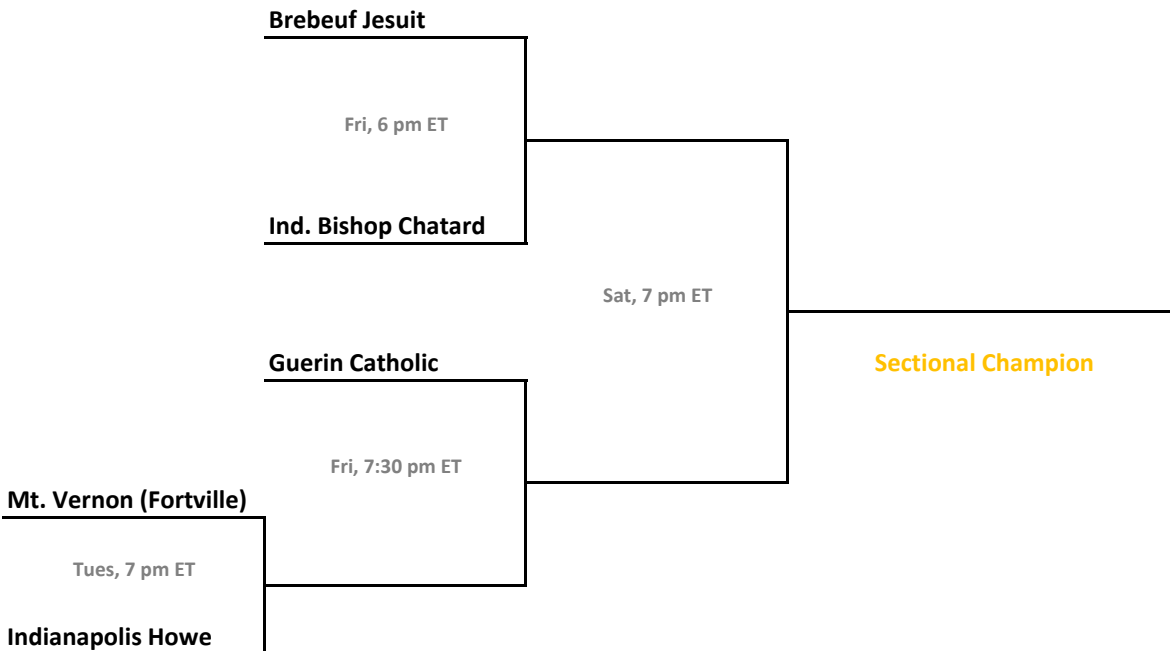

Sectionals: \$6 per session; \$10 season.

2012-13 IHSAA Class 3A Girls Basketball

38th Annual State Tournament Series

Sectionals
Feb. 4-9, 2013

Class 3A, Sectional 25 | Lebanon (7 teams)

Class 3A, Sectional 26 | Indianapolis Bishop Chatard (5 teams)

Sectionals: \$6 per session; \$10 season.

2012-13 IHSAA Class 3A Girls Basketball

38th Annual State Tournament Series

Sectionals
Feb. 4-9, 2013

Class 3A, Sectional 27 | Beech Grove (6 teams)

Class 3A, Sectional 28 | Brown County (6 teams)