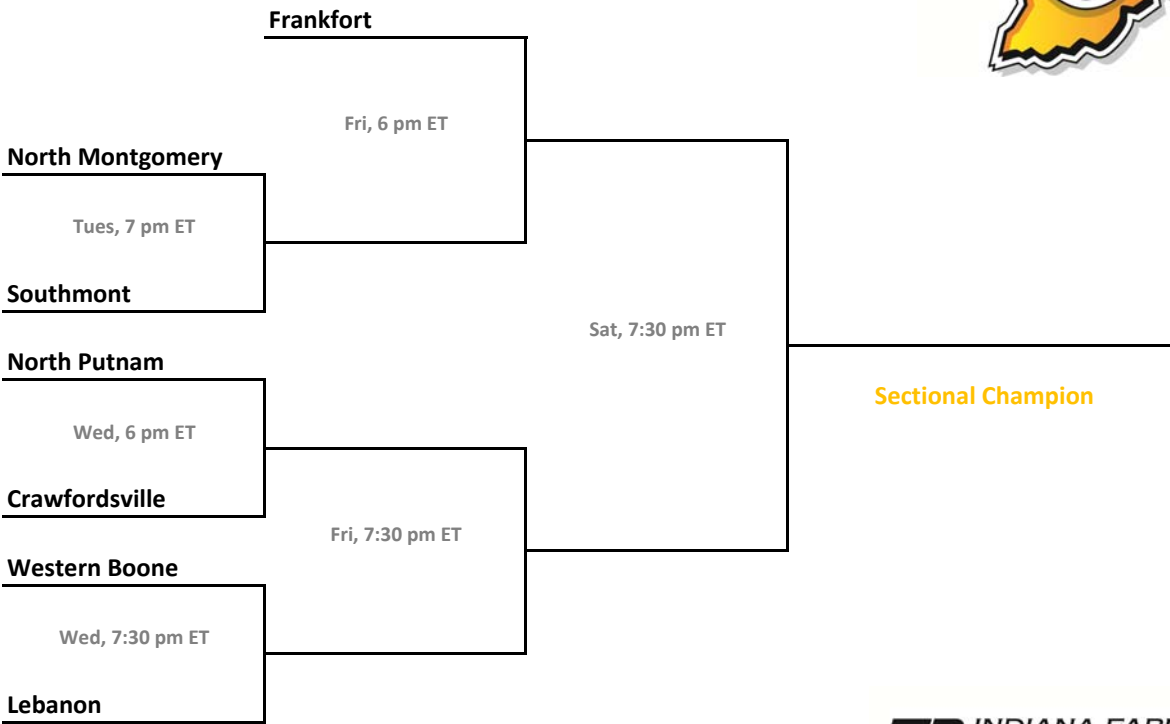

Sectionals: \$6 per session; \$10 season.

2012-13 IHSAA Class 3A Girls Basketball

38th Annual State Tournament Series

Sectionals
Feb. 4-9, 2013

Class 3A, Sectional 25 | Lebanon (7 teams)

Class 3A, Sectional 26 | Indianapolis Bishop Chatard (5 teams)

Sectionals: \$6 per session; \$10 season.

2012-13 IHSAA Class 3A Girls Basketball

38th Annual State Tournament Series

Sectionals
Feb. 4-9, 2013

Class 3A, Sectional 27 | Beech Grove (6 teams)

Class 3A, Sectional 28 | Brown County (6 teams)