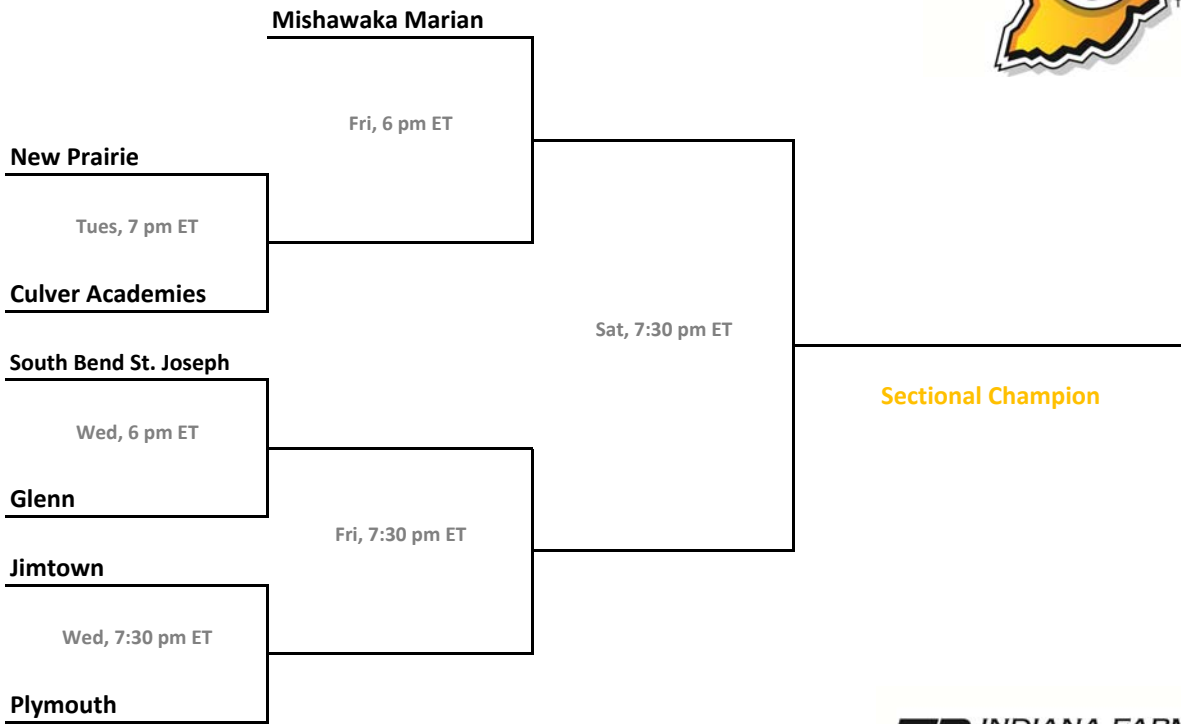

2012-13 IHSAA Class 3A Girls Basketball

38th Annual State Tournament Series

Sectionals
Feb. 4-9, 2013

Class 3A, Sectional 17 | Griffith (5 teams)

Class 3A, Sectional 18 | Hanover Central (6 teams)

Sectionals: \$6 per session; \$10 season.

2012-13 IHSAA Class 3A Girls Basketball

38th Annual State Tournament Series

Sectionals
Feb. 4-9, 2013

Class 3A, Sectional 19 | New Prairie (7 teams)

Class 3A, Sectional 20 | Benton Central (7 teams)

Sectionals: \$6 per session; \$10 season.

2012-13 IHSAA Class 3A Girls Basketball

38th Annual State Tournament Series

Sectionals
Feb. 4-9, 2013

Class 3A, Sectional 21 | NorthWood (6 teams)

Class 3A, Sectional 22 | Fort Wayne Bishop Dwenger (6 teams)

Sectionals: \$6 per session; \$10 season.

2012-13 IHSAA Class 3A Girls Basketball

38th Annual State Tournament Series

Sectionals
Feb. 4-9, 2013

Class 3A, Sectional 25 | Lebanon (7 teams)

Class 3A, Sectional 26 | Indianapolis Bishop Chatard (5 teams)