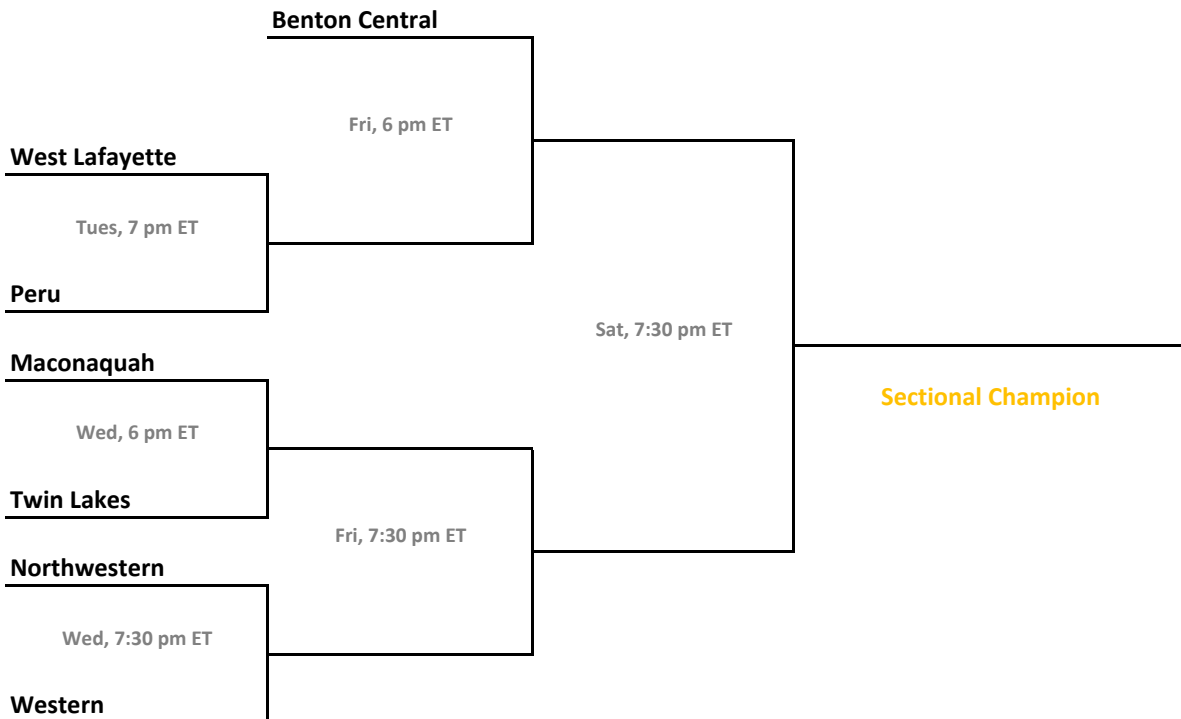

2012-13 IHSAA Class 3A Girls Basketball

38th Annual State Tournament Series

Sectionals
Feb. 4-9, 2013

Class 3A, Sectional 17 | Griffith (5 teams)

Class 3A, Sectional 18 | Hanover Central (6 teams)

Sectionals: \$6 per session; \$10 season.

2012-13 IHSAA Class 3A Girls Basketball

38th Annual State Tournament Series

Sectionals
Feb. 4-9, 2013

Class 3A, Sectional 19 | New Prairie (7 teams)

Class 3A, Sectional 20 | Benton Central (7 teams)

Sectionals: \$6 per session; \$10 season.

2012-13 IHSAA Class 3A Girls Basketball

38th Annual State Tournament Series

Sectionals
Feb. 4-9, 2013

Class 3A, Sectional 21 | NorthWood (6 teams)

Class 3A, Sectional 22 | Fort Wayne Bishop Dwenger (6 teams)

Sectionals: \$6 per session; \$10 season.

2012-13 IHSAA Class 3A Girls Basketball

38th Annual State Tournament Series

Sectionals
Feb. 4-9, 2013

Class 3A, Sectional 23 | Mississinewa (6 teams)

Class 3A, Sectional 24 | Hamilton Heights (6 teams)