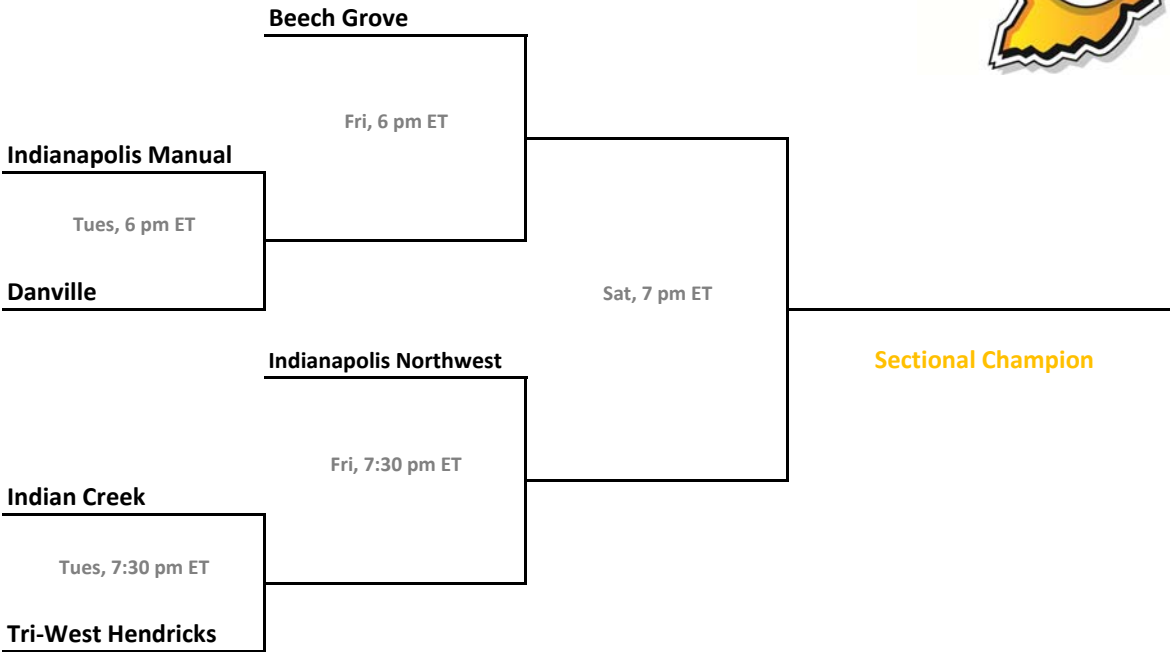

Sectionals: \$6 per session; \$10 season.

2012-13 IHSAA Class 3A Girls Basketball

38th Annual State Tournament Series

Sectionals
Feb. 4-9, 2013

Class 3A, Sectional 27 | Beech Grove (6 teams)

Class 3A, Sectional 28 | Brown County (6 teams)