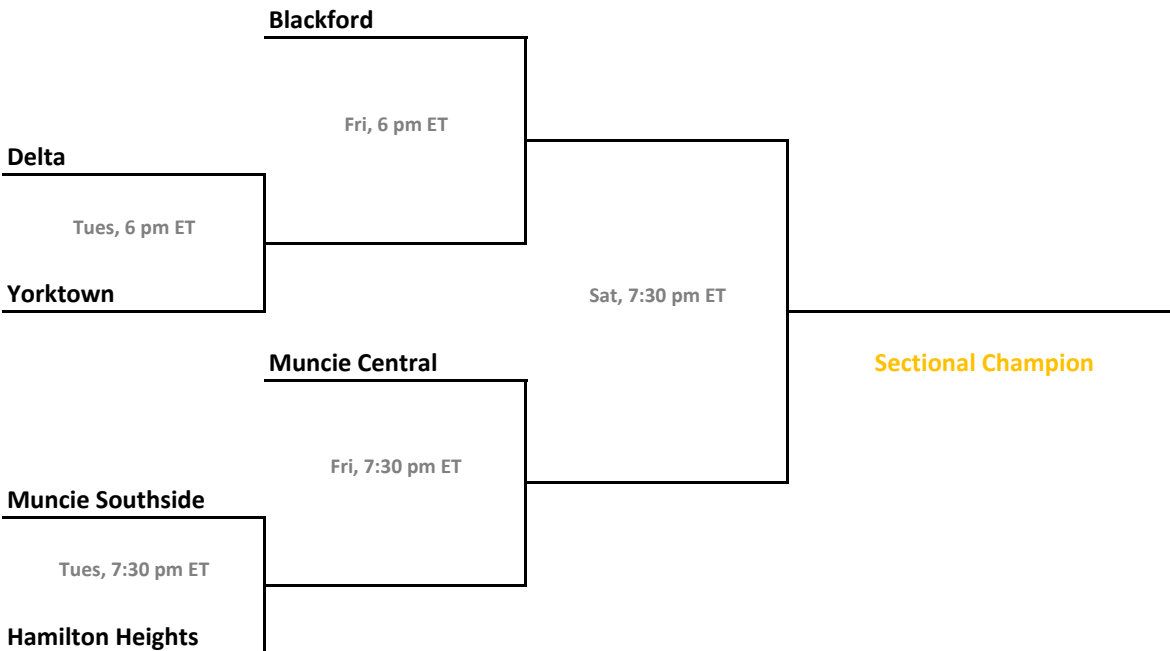

2012-13 IHSAA Class 3A Girls Basketball

38th Annual State Tournament Series

Sectionals
Feb. 4-9, 2013

Class 3A, Sectional 21 | NorthWood (6 teams)

Class 3A, Sectional 22 | Fort Wayne Bishop Dwenger (6 teams)

Sectionals: \$6 per session; \$10 season.

2012-13 IHSAA Class 3A Girls Basketball

38th Annual State Tournament Series

Sectionals
Feb. 4-9, 2013

Class 3A, Sectional 23 | Mississinewa (6 teams)

Class 3A, Sectional 24 | Hamilton Heights (6 teams)

Sectionals: \$6 per session; \$10 season.

2012-13 IHSAA Class 3A Girls Basketball

38th Annual State Tournament Series

Sectionals
Feb. 4-9, 2013

Class 3A, Sectional 25 | Lebanon (7 teams)

Class 3A, Sectional 26 | Indianapolis Bishop Chatard (5 teams)

Sectionals: \$6 per session; \$10 season.

2012-13 IHSAA Class 3A Girls Basketball

38th Annual State Tournament Series

Sectionals
Feb. 4-9, 2013

Class 3A, Sectional 27 | Beech Grove (6 teams)

Class 3A, Sectional 28 | Brown County (6 teams)