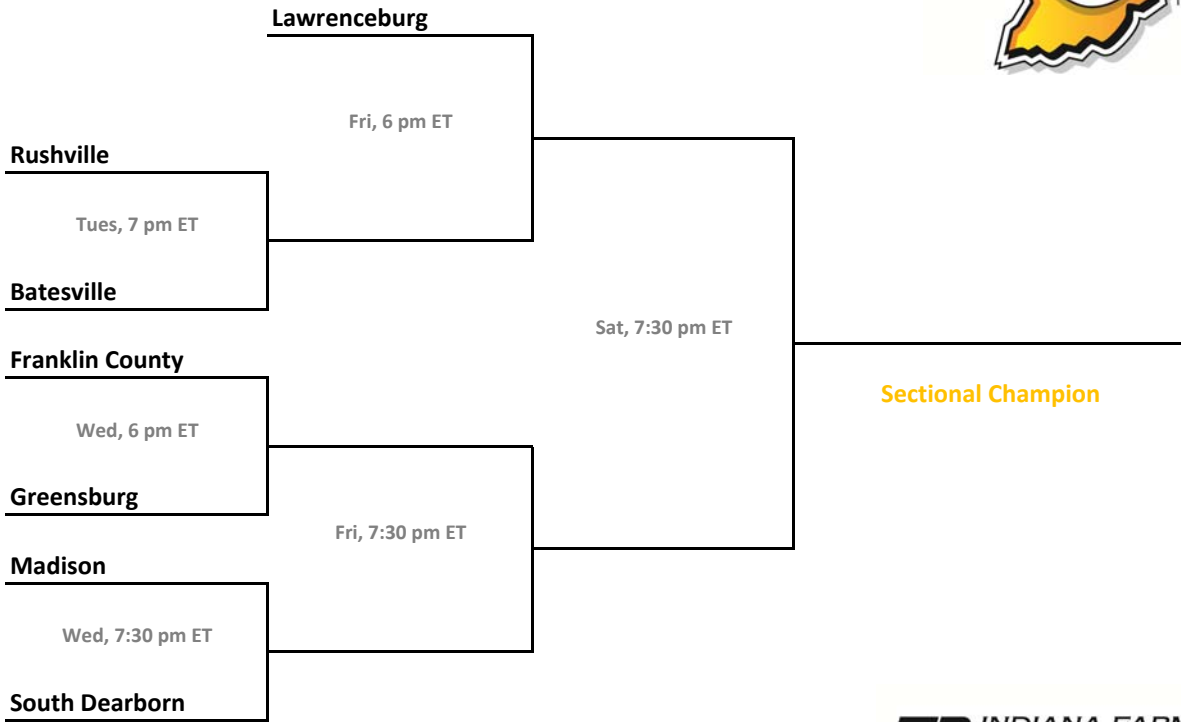

Sectionals: \$6 per session; \$10 season.

2012-13 IHSAA Class 3A Girls Basketball

38th Annual State Tournament Series

Sectionals
Feb. 4-9, 2013

Class 3A, Sectional 27 | Beech Grove (6 teams)

Class 3A, Sectional 28 | Brown County (6 teams)

Sectionals: \$6 per session; \$10 season.

2012-13 IHSAA Class 3A Girls Basketball

38th Annual State Tournament Series

Sectionals
Feb. 4-9, 2013

Class 3A, Sectional 29 | Rushville (7 teams)

Class 3A, Sectional 30 | Scottsburg (7 teams)