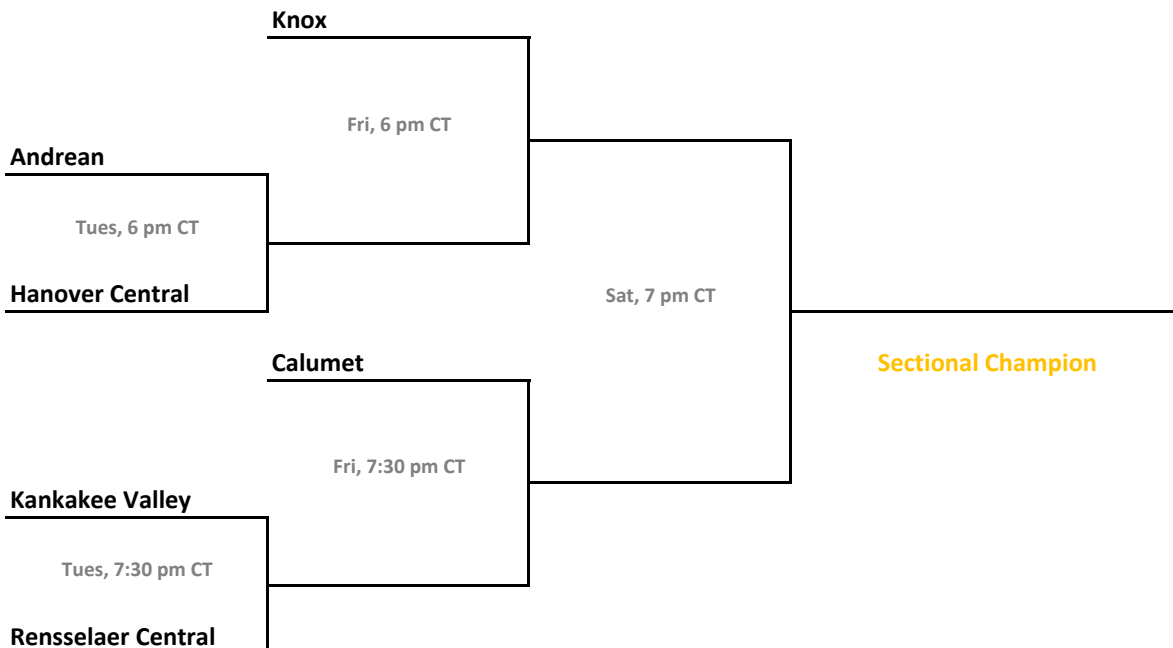

2012-13 IHSAA Class 3A Girls Basketball

38th Annual State Tournament Series

Sectionals
Feb. 4-9, 2013

Class 3A, Sectional 17 | Griffith (5 teams)

Class 3A, Sectional 18 | Hanover Central (6 teams)

Sectionals: \$6 per session; \$10 season.

2012-13 IHSAA Class 3A Girls Basketball

38th Annual State Tournament Series

Sectionals
Feb. 4-9, 2013

Class 3A, Sectional 19 | New Prairie (7 teams)

Class 3A, Sectional 20 | Benton Central (7 teams)

Sectionals: \$6 per session; \$10 season.

2012-13 IHSAA Class 3A Girls Basketball

38th Annual State Tournament Series

Sectionals
Feb. 4-9, 2013

Class 3A, Sectional 21 | NorthWood (6 teams)

Class 3A, Sectional 22 | Fort Wayne Bishop Dwenger (6 teams)