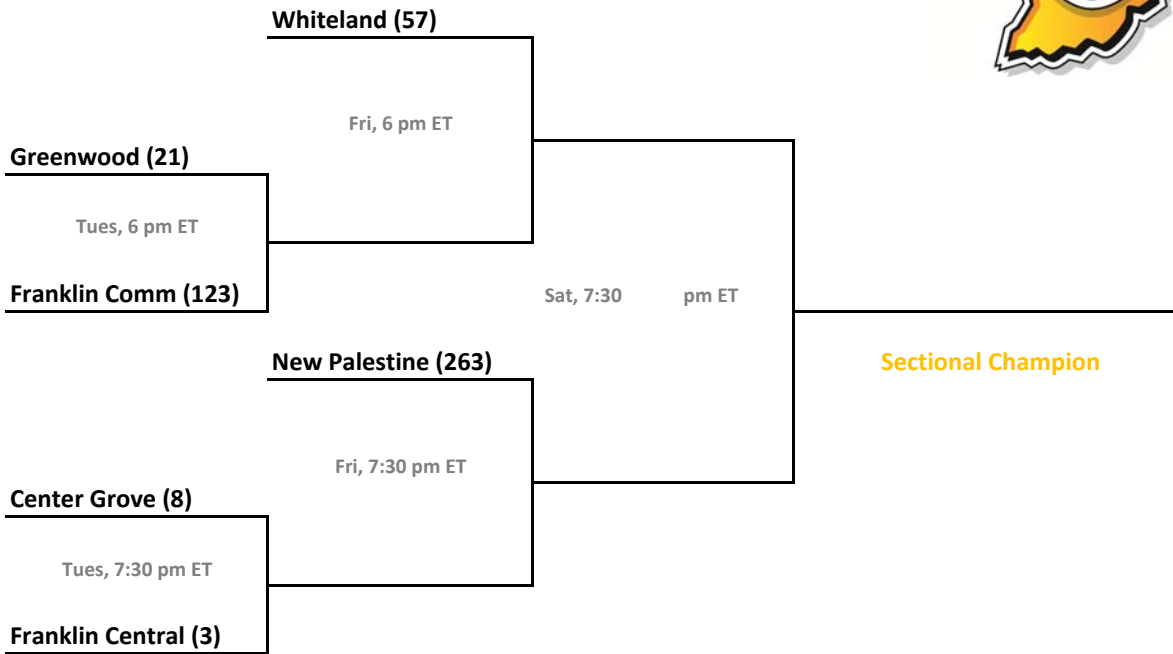

Sectionals: \$6 per session; \$10 season.

2012-13 IHSAA Class 4A Girls Basketball

38th Annual State Tournament Series

Sectionals
Feb. 4-9, 2013

Class 4A, Sectional 11 | Brownsburg (7 teams)

Class 4A, Sectional 12 | Terre Haute South (6 teams)

Sectionals: \$6 per session; \$10 season.

2012-13 IHSAA Class 4A Girls Basketball

38th Annual State Tournament Series

Sectionals
Feb. 4-9, 2013

Class 4A, Sectional 13 | Franklin Community (6 teams)

Class 4A, Sectional 14 | Columbus East (6 teams)