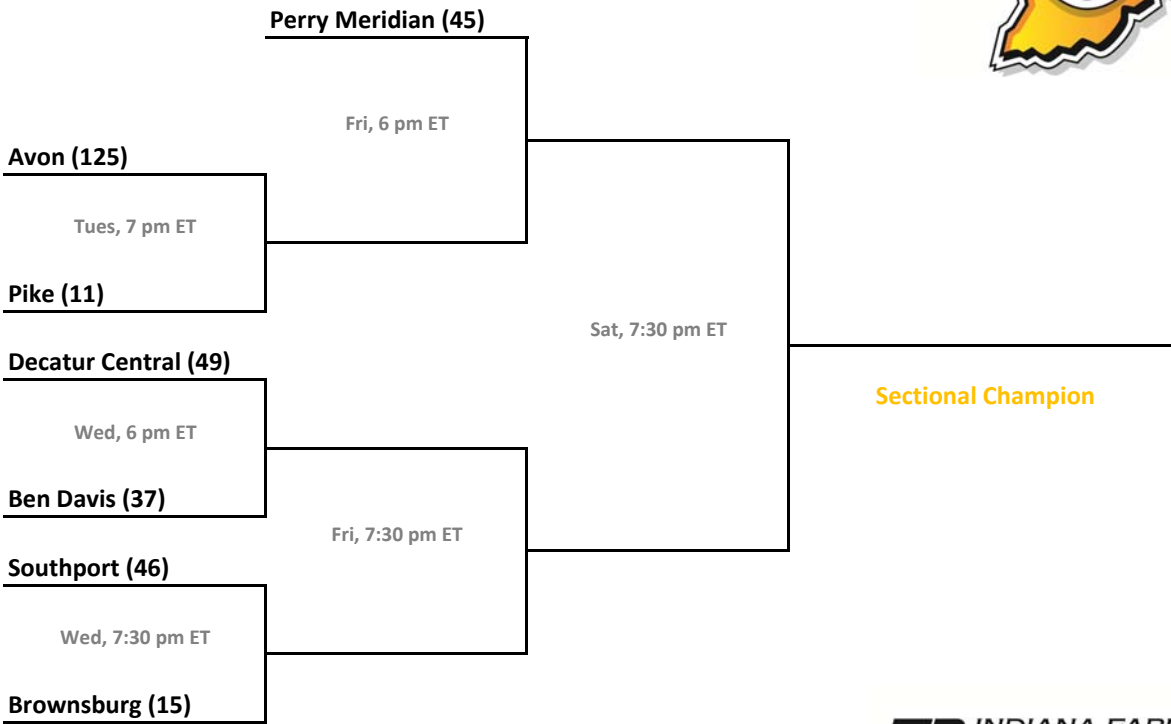

Sectionals: \$6 per session; \$10 season.

2012-13 IHSAA Class 4A Girls Basketball

38th Annual State Tournament Series

Sectionals
Feb. 4-9, 2013

Class 4A, Sectional 11 | Brownsburg (7 teams)

Class 4A, Sectional 12 | Terre Haute South (6 teams)

Sectionals: \$6 per session; \$10 season.

2012-13 IHSAA Class 4A Girls Basketball

38th Annual State Tournament Series

Sectionals
Feb. 4-9, 2013

Class 4A, Sectional 13 | Franklin Community (6 teams)

Class 4A, Sectional 14 | Columbus East (6 teams)