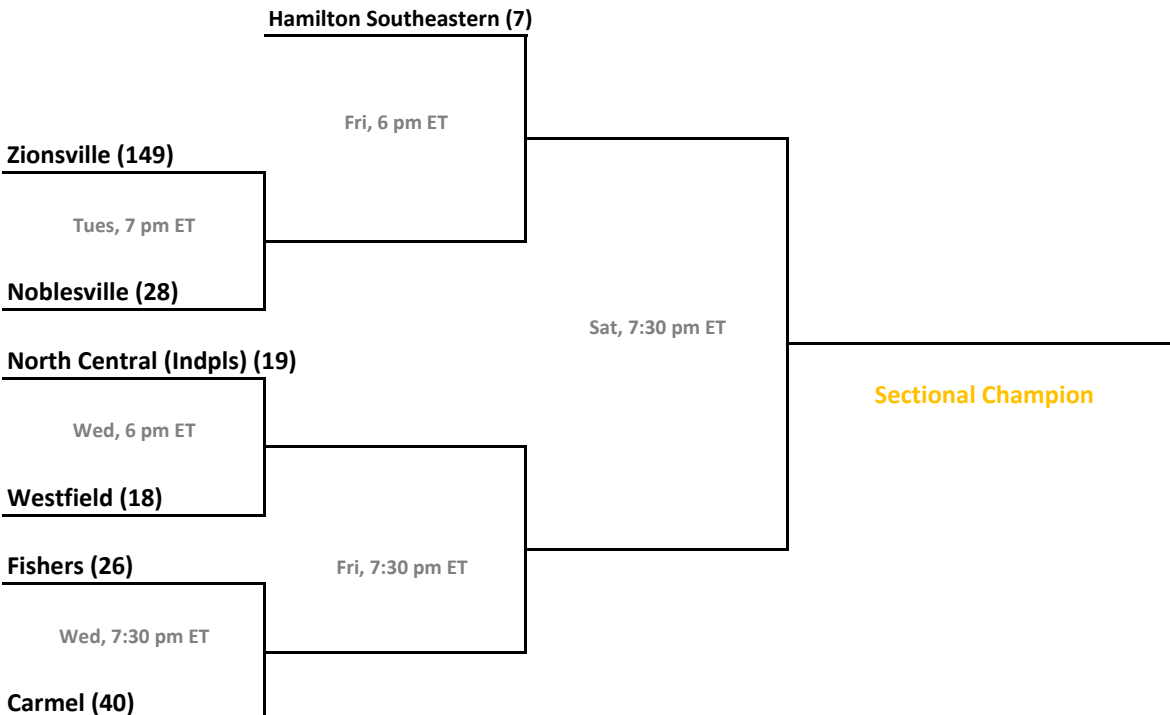

2012-13 IHSAA Class 4A Girls Basketball

38th Annual State Tournament Series

Sectionals
Feb. 4-9, 2013

Class 4A, Sectional 5 | Fort Wayne Snider (7 teams)

Class 4A, Sectional 6 | Homestead (6 teams)

Sectionals: \$6 per session; \$10 season.

2012-13 IHSAA Class 4A Girls Basketball

38th Annual State Tournament Series

Sectionals
Feb. 4-9, 2013

Class 4A, Sectional 7 | Logansport (6 teams)

Class 4A, Sectional 8 | Westfield (7 teams)

Sectionals: \$6 per session; \$10 season.

2012-13 IHSAA Class 4A Girls Basketball

38th Annual State Tournament Series

Sectionals
Feb. 4-9, 2013

Class 4A, Sectional 9 | Greenfield-Central (6 teams)

Class 4A, Sectional 10 | Lawrence Central (6 teams)