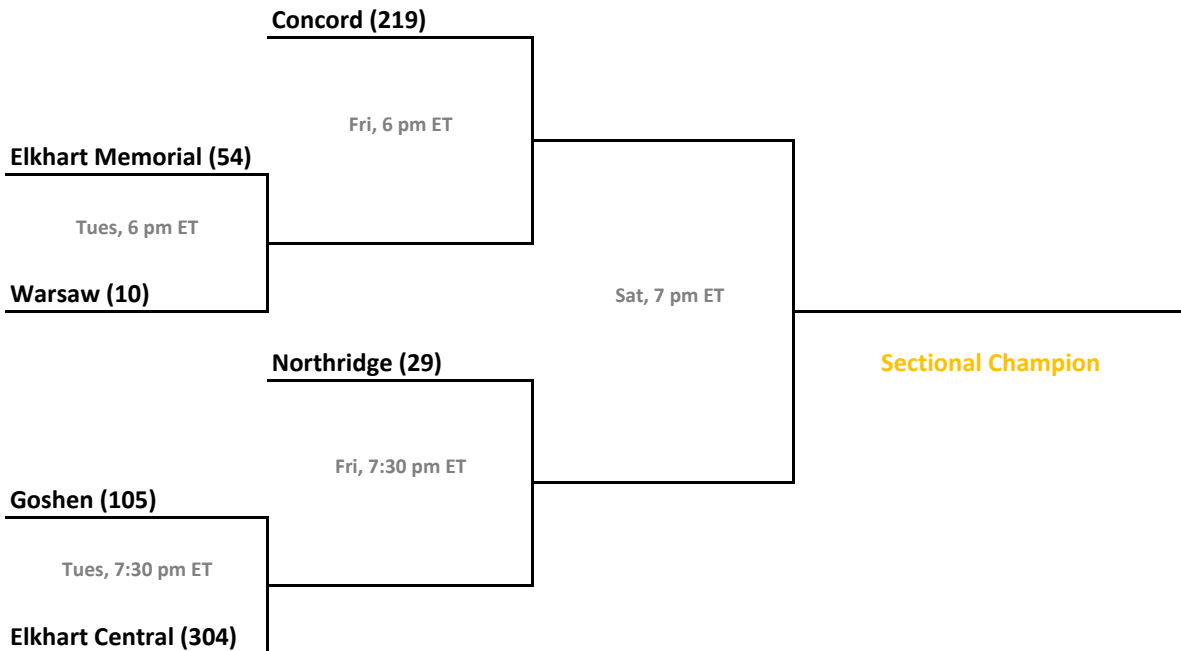

2012-13 IHSAA Class 4A Girls Basketball

38th Annual State Tournament Series

Sectionals
Feb. 4-9, 2013

Class 4A, Sectional 1 | Munster (7 teams)

Class 4A, Sectional 2 | Portage (8 teams)

Sectionals: \$6 per session; \$10 season.

2012-13 IHSAA Class 4A Girls Basketball

38th Annual State Tournament Series

Sectionals
Feb. 4-9, 2013

Class 4A, Sectional 3 | Penn (6 teams)

Class 4A, Sectional 4 | Concord (6 teams)

Sectionals: \$6 per session; \$10 season.

2012-13 IHSAA Class 4A Girls Basketball

38th Annual State Tournament Series

Sectionals
Feb. 4-9, 2013

Class 4A, Sectional 5 | Fort Wayne Snider (7 teams)

Class 4A, Sectional 6 | Homestead (6 teams)

Sectionals: \$6 per session; \$10 season.