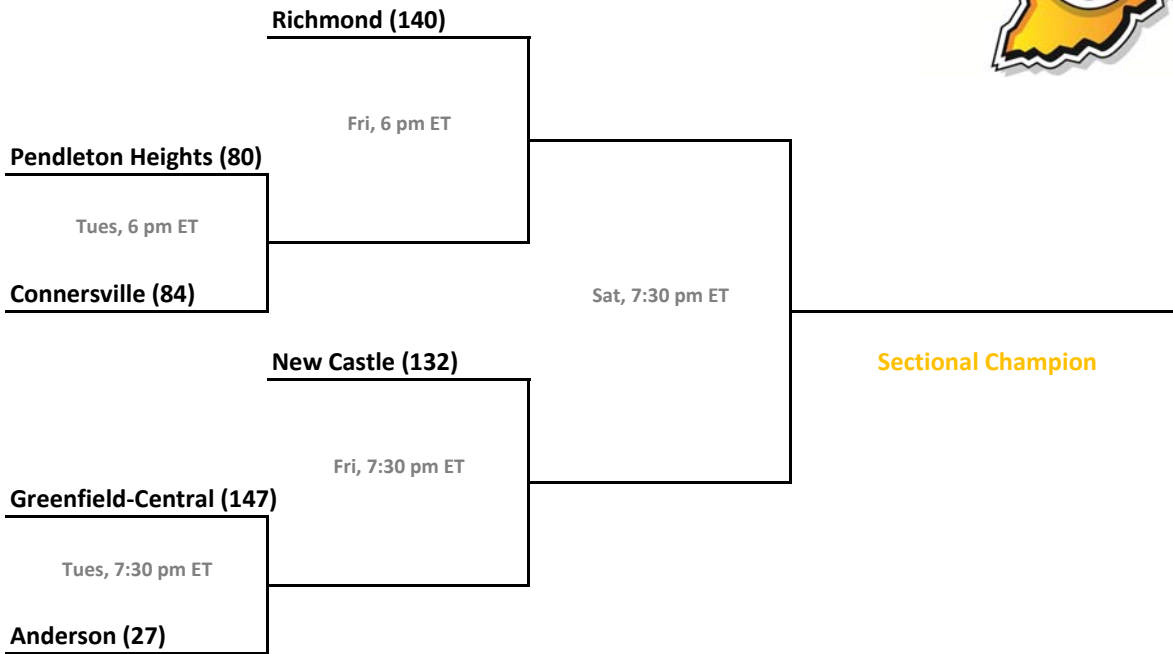

Class 4A, Sectional 9 | Greenfield-Central (6 teams)