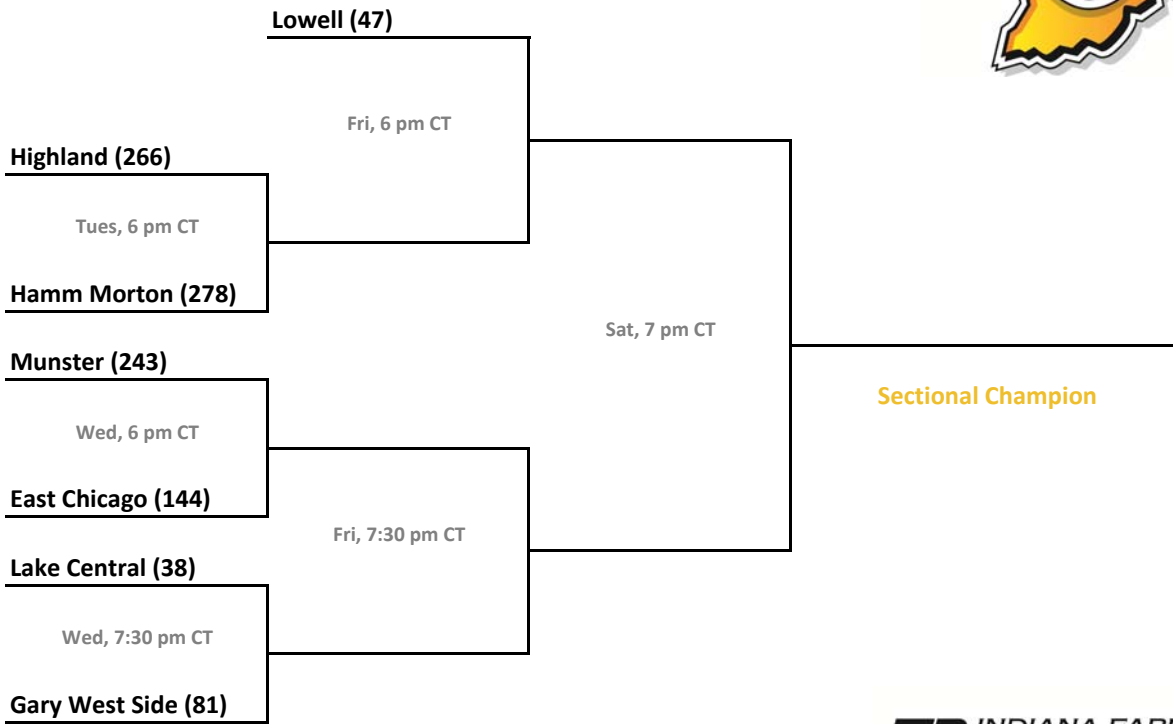

2012-13 IHSAA Class 4A Girls Basketball

38th Annual State Tournament Series

Sectionals
Feb. 4-9, 2013

Class 4A, Sectional 1 | Munster (7 teams)

Class 4A, Sectional 2 | Portage (8 teams)

Sectionals: \$6 per session; \$10 season.

2012-13 IHSAA Class 4A Girls Basketball

38th Annual State Tournament Series

Sectionals
Feb. 4-9, 2013

Class 4A, Sectional 3 | Penn (6 teams)

Class 4A, Sectional 4 | Concord (6 teams)

Sectionals: \$6 per session; \$10 season.

2012-13 IHSAA Class 4A Girls Basketball

38th Annual State Tournament Series

Sectionals
Feb. 4-9, 2013

Class 4A, Sectional 5 | Fort Wayne Snider (7 teams)

Class 4A, Sectional 6 | Homestead (6 teams)

Sectionals: \$6 per session; \$10 season.