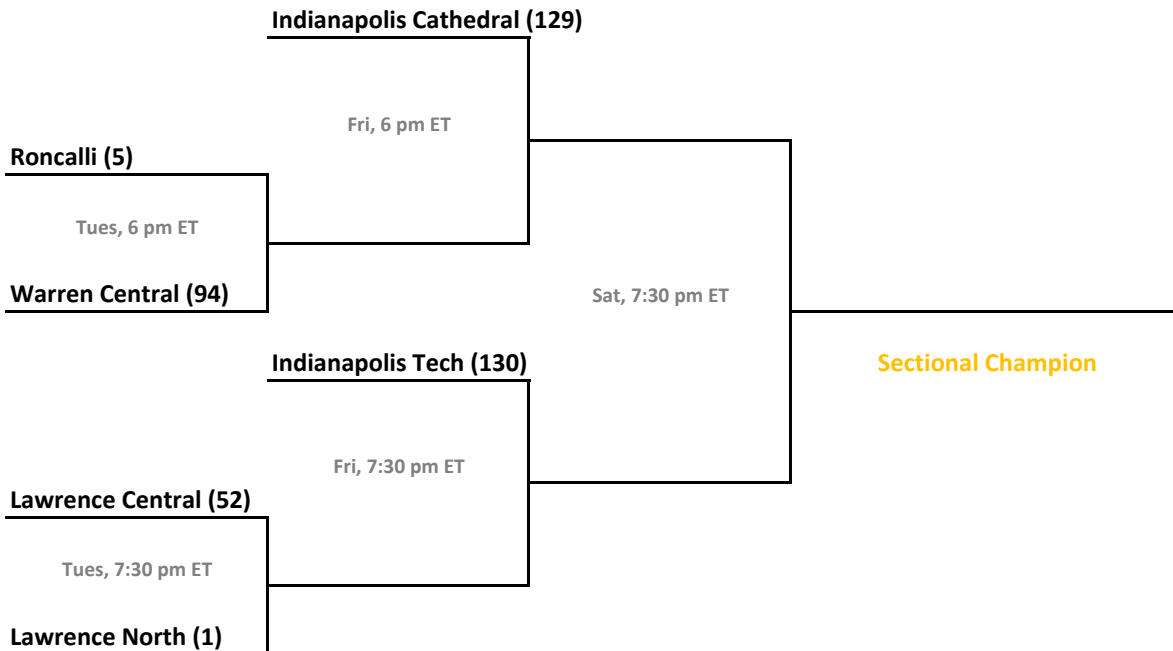

2012-13 IHSAA Class 4A Girls Basketball

38th Annual State Tournament Series

Sectionals
Feb. 4-9, 2013

Class 4A, Sectional 9 | Greenfield-Central (6 teams)

Class 4A, Sectional 10 | Lawrence Central (6 teams)

Sectionals: \$6 per session; \$10 season.

2012-13 IHSAA Class 4A Girls Basketball

38th Annual State Tournament Series

Sectionals
Feb. 4-9, 2013

Class 4A, Sectional 11 | Brownsburg (7 teams)

Class 4A, Sectional 12 | Terre Haute South (6 teams)