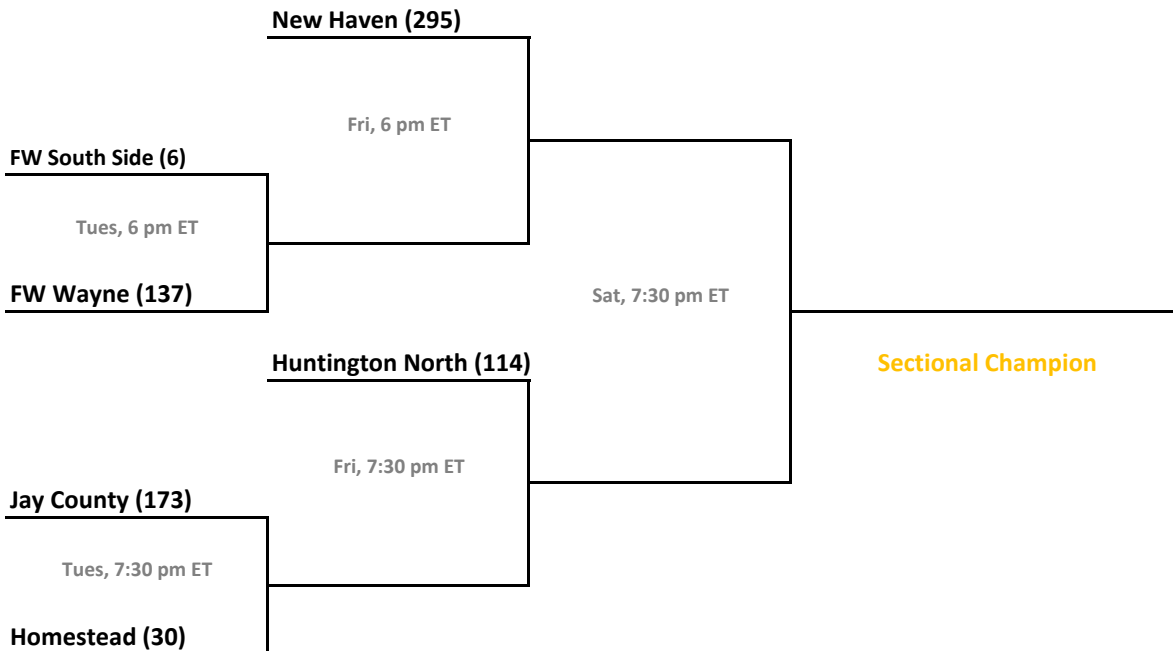

2012-13 IHSAA Class 4A Girls Basketball

38th Annual State Tournament Series

Sectionals
Feb. 4-9, 2013

Class 4A, Sectional 3 | Penn (6 teams)

Class 4A, Sectional 4 | Concord (6 teams)

Sectionals: \$6 per session; \$10 season.

2012-13 IHSAA Class 4A Girls Basketball

38th Annual State Tournament Series

Sectionals
Feb. 4-9, 2013

Class 4A, Sectional 5 | Fort Wayne Snider (7 teams)

Class 4A, Sectional 6 | Homestead (6 teams)

Sectionals: \$6 per session; \$10 season.

2012-13 IHSAA Class 4A Girls Basketball

38th Annual State Tournament Series

Sectionals
Feb. 4-9, 2013

Class 4A, Sectional 7 | Logansport (6 teams)

Class 4A, Sectional 8 | Westfield (7 teams)

Sectionals: \$6 per session; \$10 season.