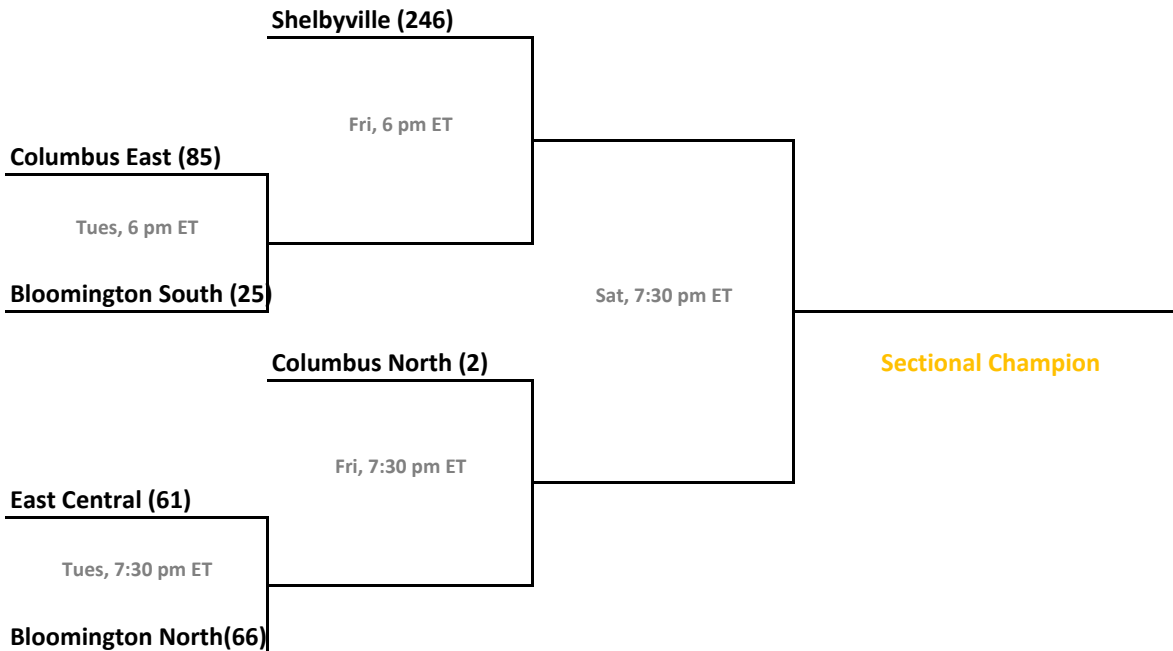

Sectionals: \$6 per session; \$10 season.

2012-13 IHSAA Class 4A Girls Basketball

38th Annual State Tournament Series

Sectionals
Feb. 4-9, 2013

Class 4A, Sectional 11 | Brownsburg (7 teams)

Class 4A, Sectional 12 | Terre Haute South (6 teams)

Sectionals: \$6 per session; \$10 season.

2012-13 IHSAA Class 4A Girls Basketball

38th Annual State Tournament Series

Sectionals
Feb. 4-9, 2013

Class 4A, Sectional 13 | Franklin Community (6 teams)

Class 4A, Sectional 14 | Columbus East (6 teams)

Sectionals: \$6 per session; \$10 season.

2012-13 IHSAA Class 4A Girls Basketball

38th Annual State Tournament Series

Sectionals
Feb. 4-9, 2013

Class 4A, Sectional 15 | New Albany (6 teams)

Class 4A, Sectional 16 | Evansville Central (5 teams)