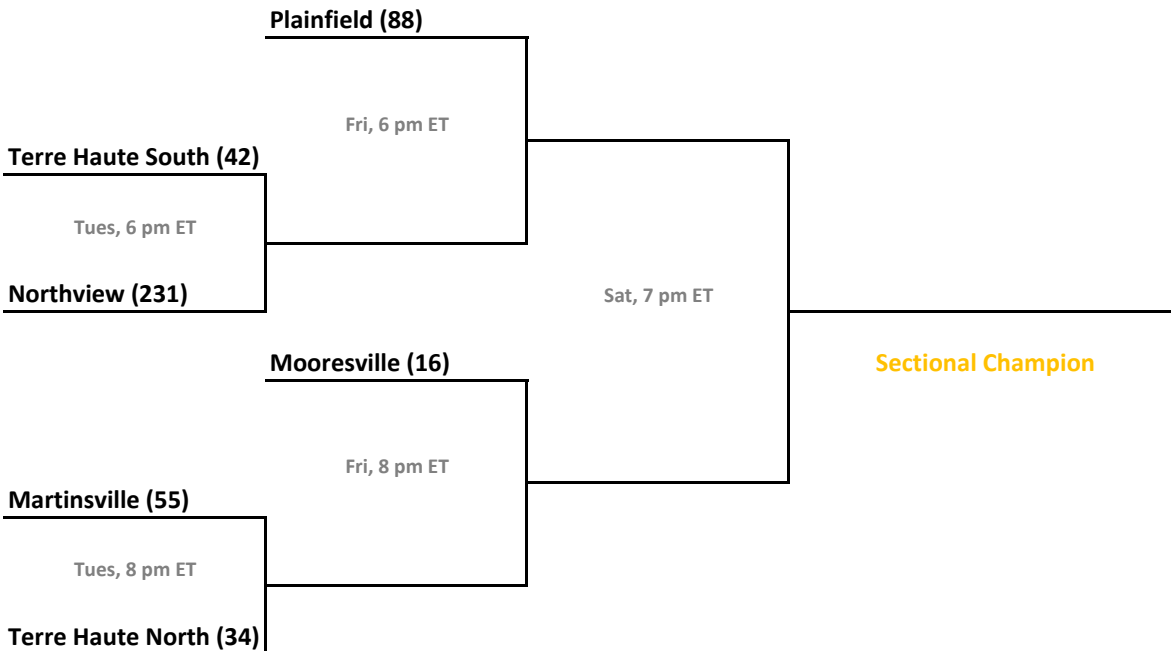

Sectionals: \$6 per session; \$10 season.

2012-13 IHSAA Class 4A Girls Basketball

38th Annual State Tournament Series

Sectionals
Feb. 4-9, 2013

Class 4A, Sectional 11 | Brownsburg (7 teams)

Class 4A, Sectional 12 | Terre Haute South (6 teams)

Sectionals: \$6 per session; \$10 season.

2012-13 IHSAA Class 4A Girls Basketball

38th Annual State Tournament Series

Sectionals
Feb. 4-9, 2013

Class 4A, Sectional 13 | Franklin Community (6 teams)

Class 4A, Sectional 14 | Columbus East (6 teams)