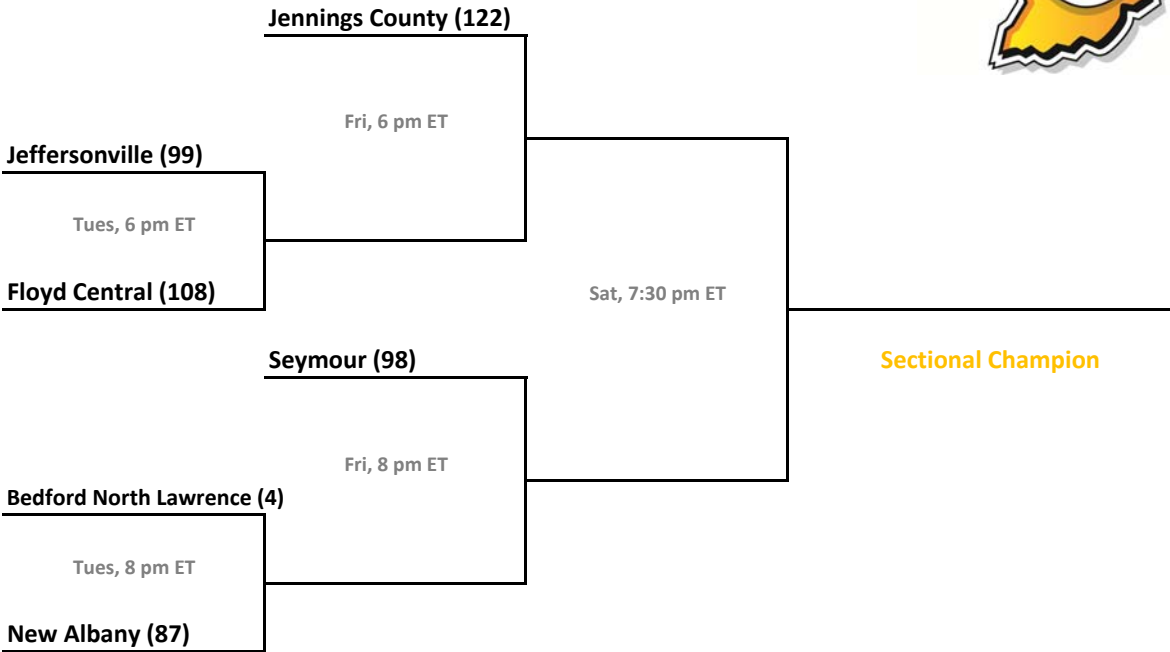

Sectionals: \$6 per session; \$10 season.

2012-13 IHSAA Class 4A Girls Basketball

38th Annual State Tournament Series

Sectionals
Feb. 4-9, 2013

Class 4A, Sectional 15 | New Albany (6 teams)

Class 4A, Sectional 16 | Evansville Central (5 teams)