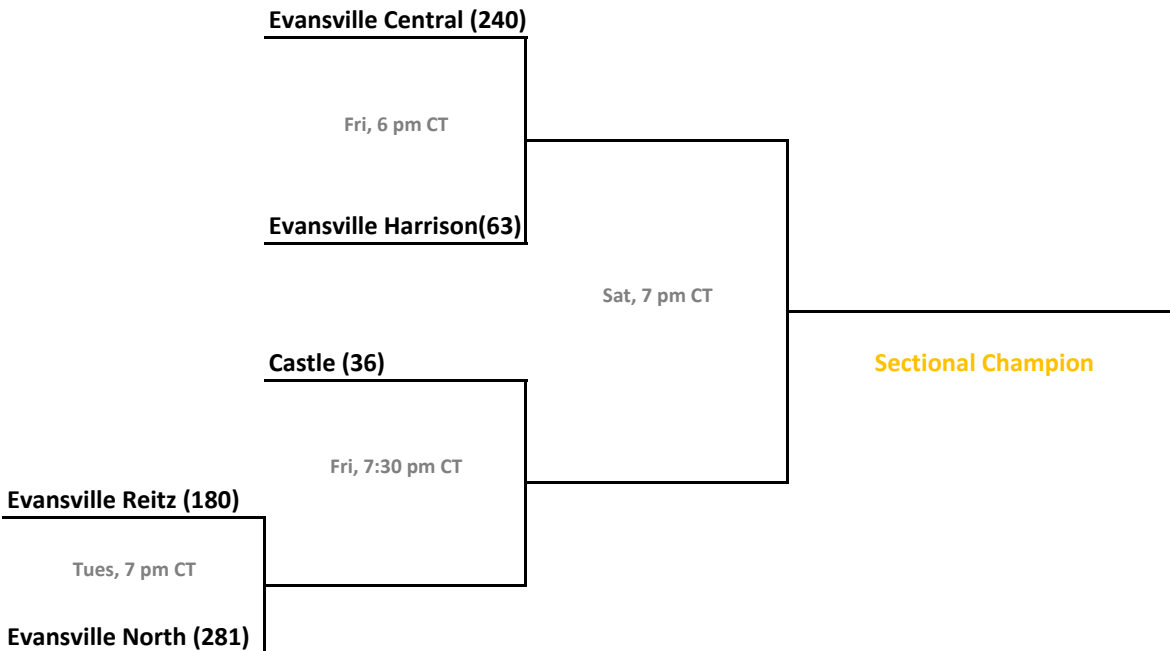

Sectionals: \$6 per session; \$10 season.

2012-13 IHSAA Class 4A Girls Basketball

38th Annual State Tournament Series

Sectionals
Feb. 4-9, 2013

Class 4A, Sectional 15 | New Albany (6 teams)

Class 4A, Sectional 16 | Evansville Central (5 teams)