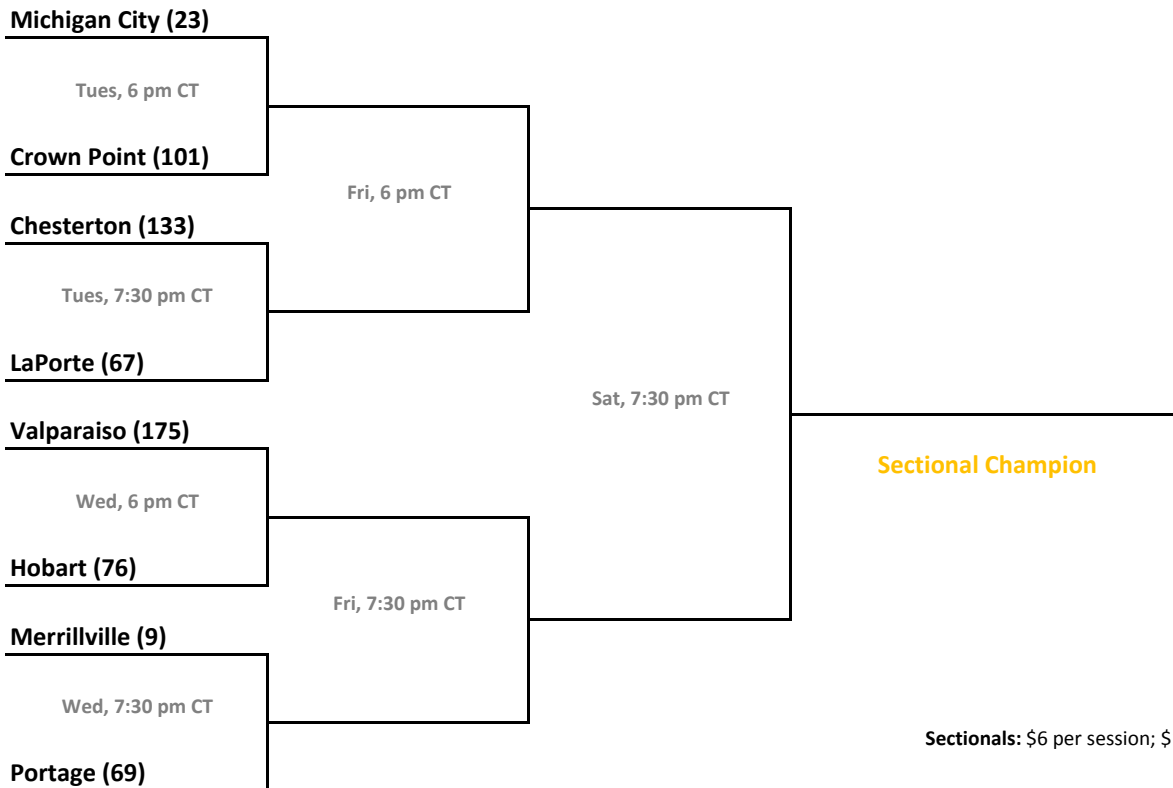

2012-13 IHSAA Class 4A Girls Basketball

38th Annual State Tournament Series

Sectionals
Feb. 4-9, 2013

Class 4A, Sectional 1 | Munster (7 teams)

Class 4A, Sectional 2 | Portage (8 teams)

Sectionals: \$6 per session; \$10 season.

2012-13 IHSAA Class 4A Girls Basketball

38th Annual State Tournament Series

Sectionals
Feb. 4-9, 2013

Class 4A, Sectional 3 | Penn (6 teams)

Class 4A, Sectional 4 | Concord (6 teams)

Sectionals: \$6 per session; \$10 season.

2012-13 IHSAA Class 4A Girls Basketball

38th Annual State Tournament Series

Sectionals
Feb. 4-9, 2013

Class 4A, Sectional 5 | Fort Wayne Snider (7 teams)

Class 4A, Sectional 6 | Homestead (6 teams)

Sectionals: \$6 per session; \$10 season.