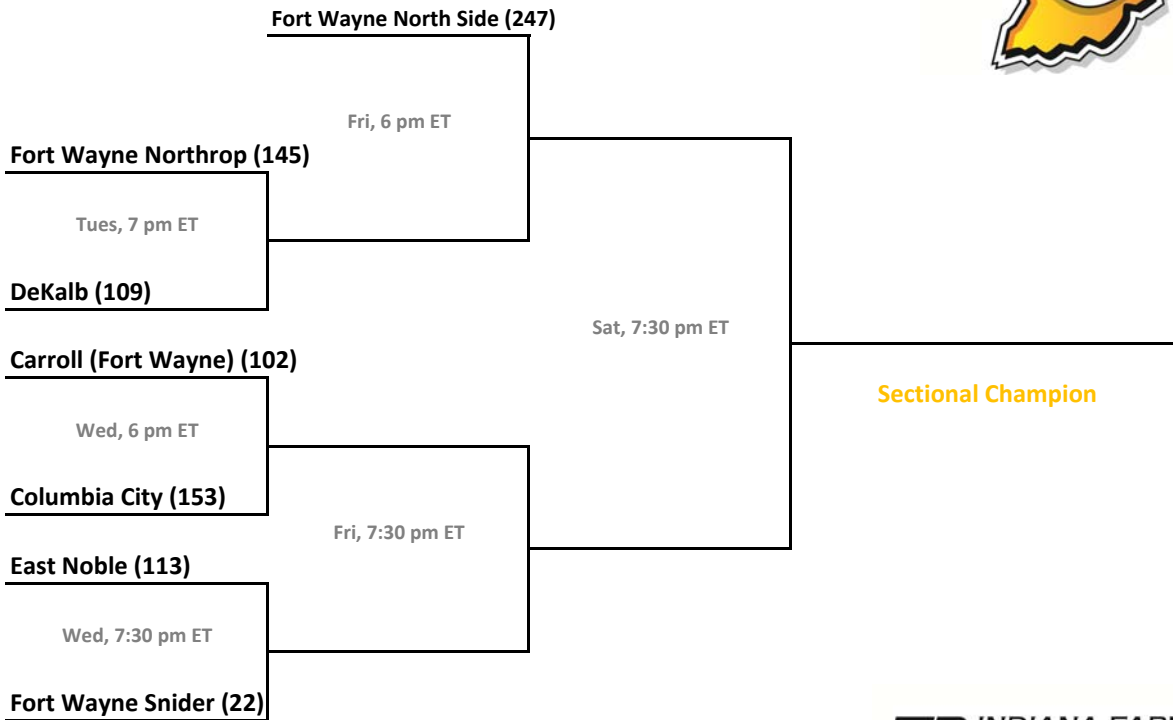

2012-13 IHSAA Class 4A Girls Basketball

38th Annual State Tournament Series

Sectionals
Feb. 4-9, 2013

Class 4A, Sectional 1 | Munster (7 teams)

Class 4A, Sectional 2 | Portage (8 teams)

Sectionals: \$6 per session; \$10 season.

2012-13 IHSAA Class 4A Girls Basketball

38th Annual State Tournament Series

Sectionals
Feb. 4-9, 2013

Class 4A, Sectional 3 | Penn (6 teams)

Class 4A, Sectional 4 | Concord (6 teams)

Sectionals: \$6 per session; \$10 season.

2012-13 IHSAA Class 4A Girls Basketball

38th Annual State Tournament Series

Sectionals
Feb. 4-9, 2013

Class 4A, Sectional 5 | Fort Wayne Snider (7 teams)

Class 4A, Sectional 6 | Homestead (6 teams)

Sectionals: \$6 per session; \$10 season.